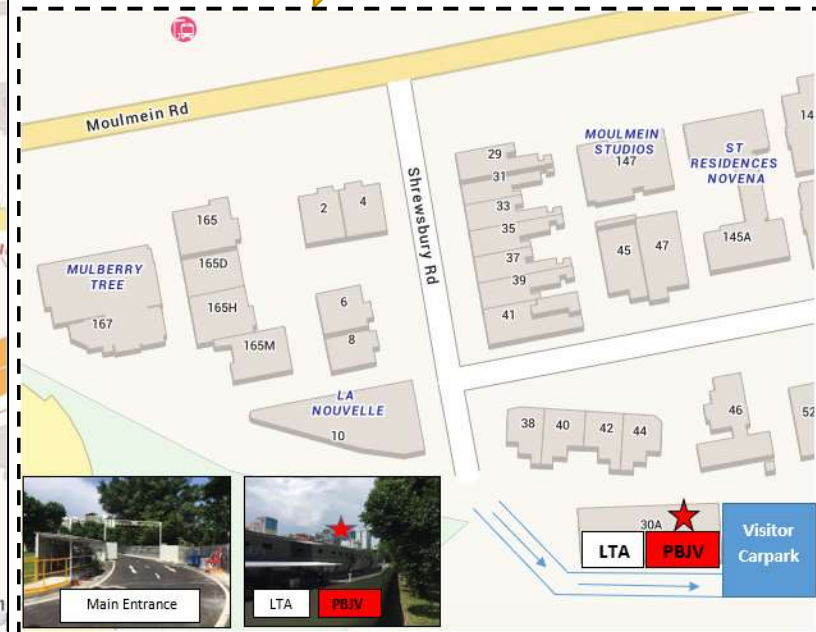

PBJV N105 PROJECT OFFICE DIRECTORY MAP & CONTACT DETAILS

PBJV N105 PROJECT OFFICE DETAILS

Address : 30A Shrewsbury Road, #01-02, Singapore 307859

Main Line : +65 6309-4141

Fax : +65 6431-4089

By CAR

CTE exit from Moulmein Road or Google postal code: 307811 (nearest landmark)

By MRT (Novena Station, NS20)

Exit B to Velocity, walk along Moulmein Road and turn right to Shrewsbury Road

By BUS

REVIVAL CTR CH (50111) #21 / 124

United Square (50021) #56/57/131/141/166/851/980